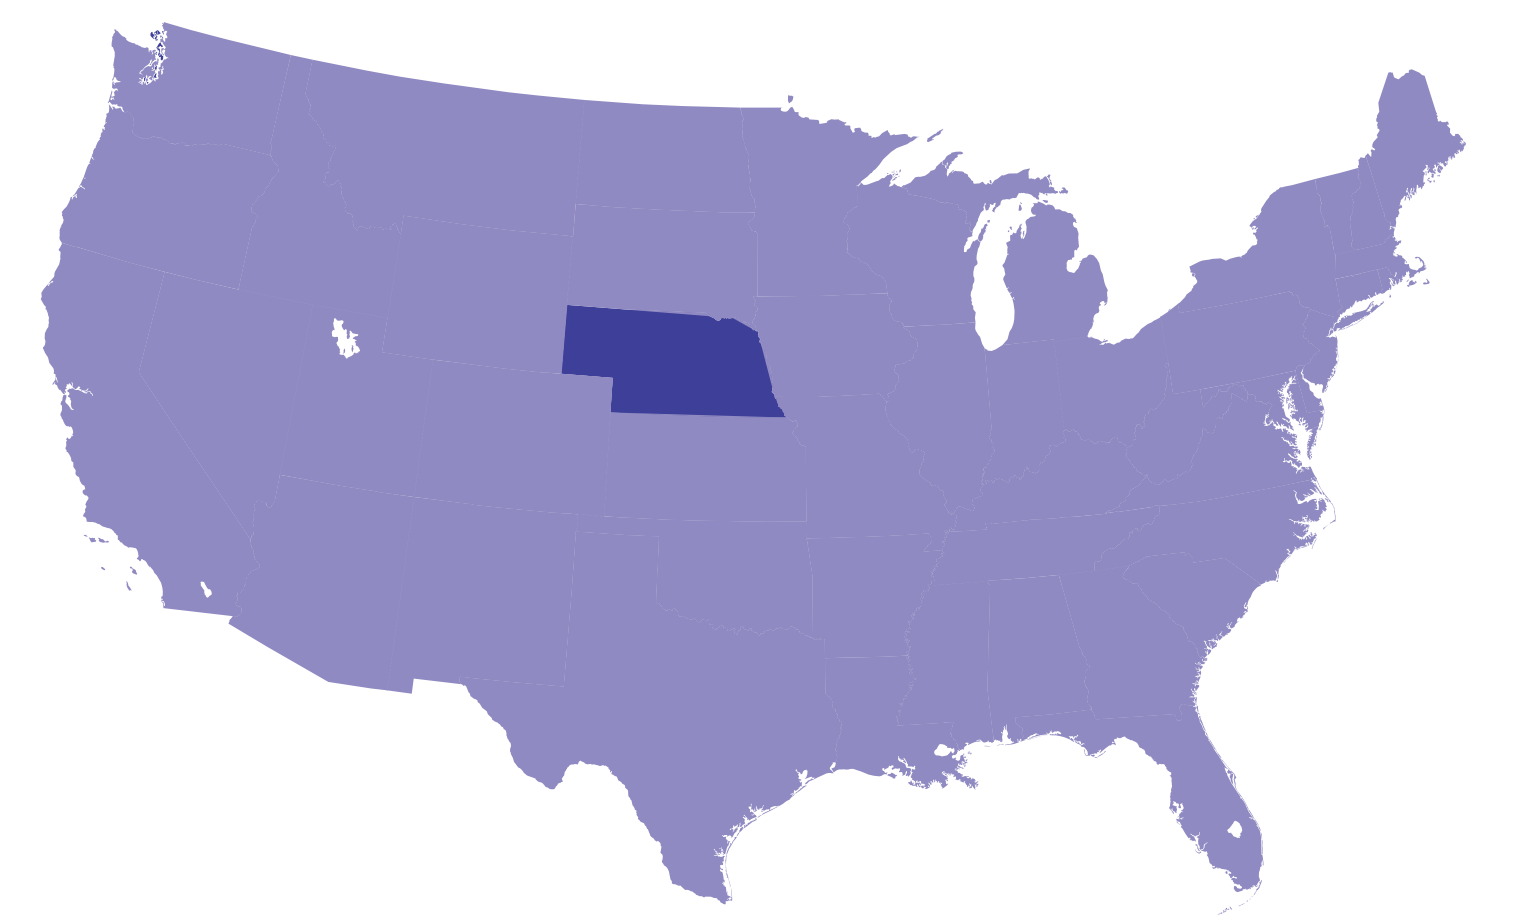

アメリカ合衆国 United States of America

ネブラスカ州

State of Nebraska

ネブラスカ州会議事堂(リンカーン市) Nebraska State Capitol (Lincoln)

オマハ市街地 Omaha city landscape

カワサキ・モーターズ・マニュファクチャリング社リンカーン工場
Kawasaki Motors Manufacturing Corp. Lincoln Plant

概要 Overview

● 人口 Population 1,896,190 人 / persons

● 面積 Area 200,345 km²

● 州都 Capital リンカーン市 Lincoln

● 産業 Industry

牛肉や豚肉などの畜産、トウモロコシや大豆などの穀物の生産で国内トップクラス。また、農業生産を背景とした食品加工や保険・通信販売などのサービス業も盛ん。

The state is a top-class producer of livestock products such as beef and pork and is also a top-class producer of grains such as corn and soybeans. In addition, the food processing of agricultural products and service businesses such as insurance and mail order sales are thriving here.

● 気候・地理 Climate and geography

ロッキー山脈から東は「グレートプレーンズ」と呼ばれる大平原が広がり、大陸性の乾燥した気候で降水量が少ない。

Vast plains called "the Great Plains" extend from the Rocky Mountains to Nebraska and the climate is continental and dry with little rainfall.

The core US factory of Kawasaki Heavy Industries Ltd., and several Hyogo-based companies are located in the State of Nebraska. In order to further deepen mutual cooperation focused on the economy, the two regions signed a joint statement on July 26, 2018. In addition to holding the "Hyogo Economic Seminar" as a kickoff event for the joint statement, an "Inter-University Academic Exchange Agreement" was concluded between the University of Nebraska-Lincoln and the University of Hyogo to promote academic and educational exchanges.