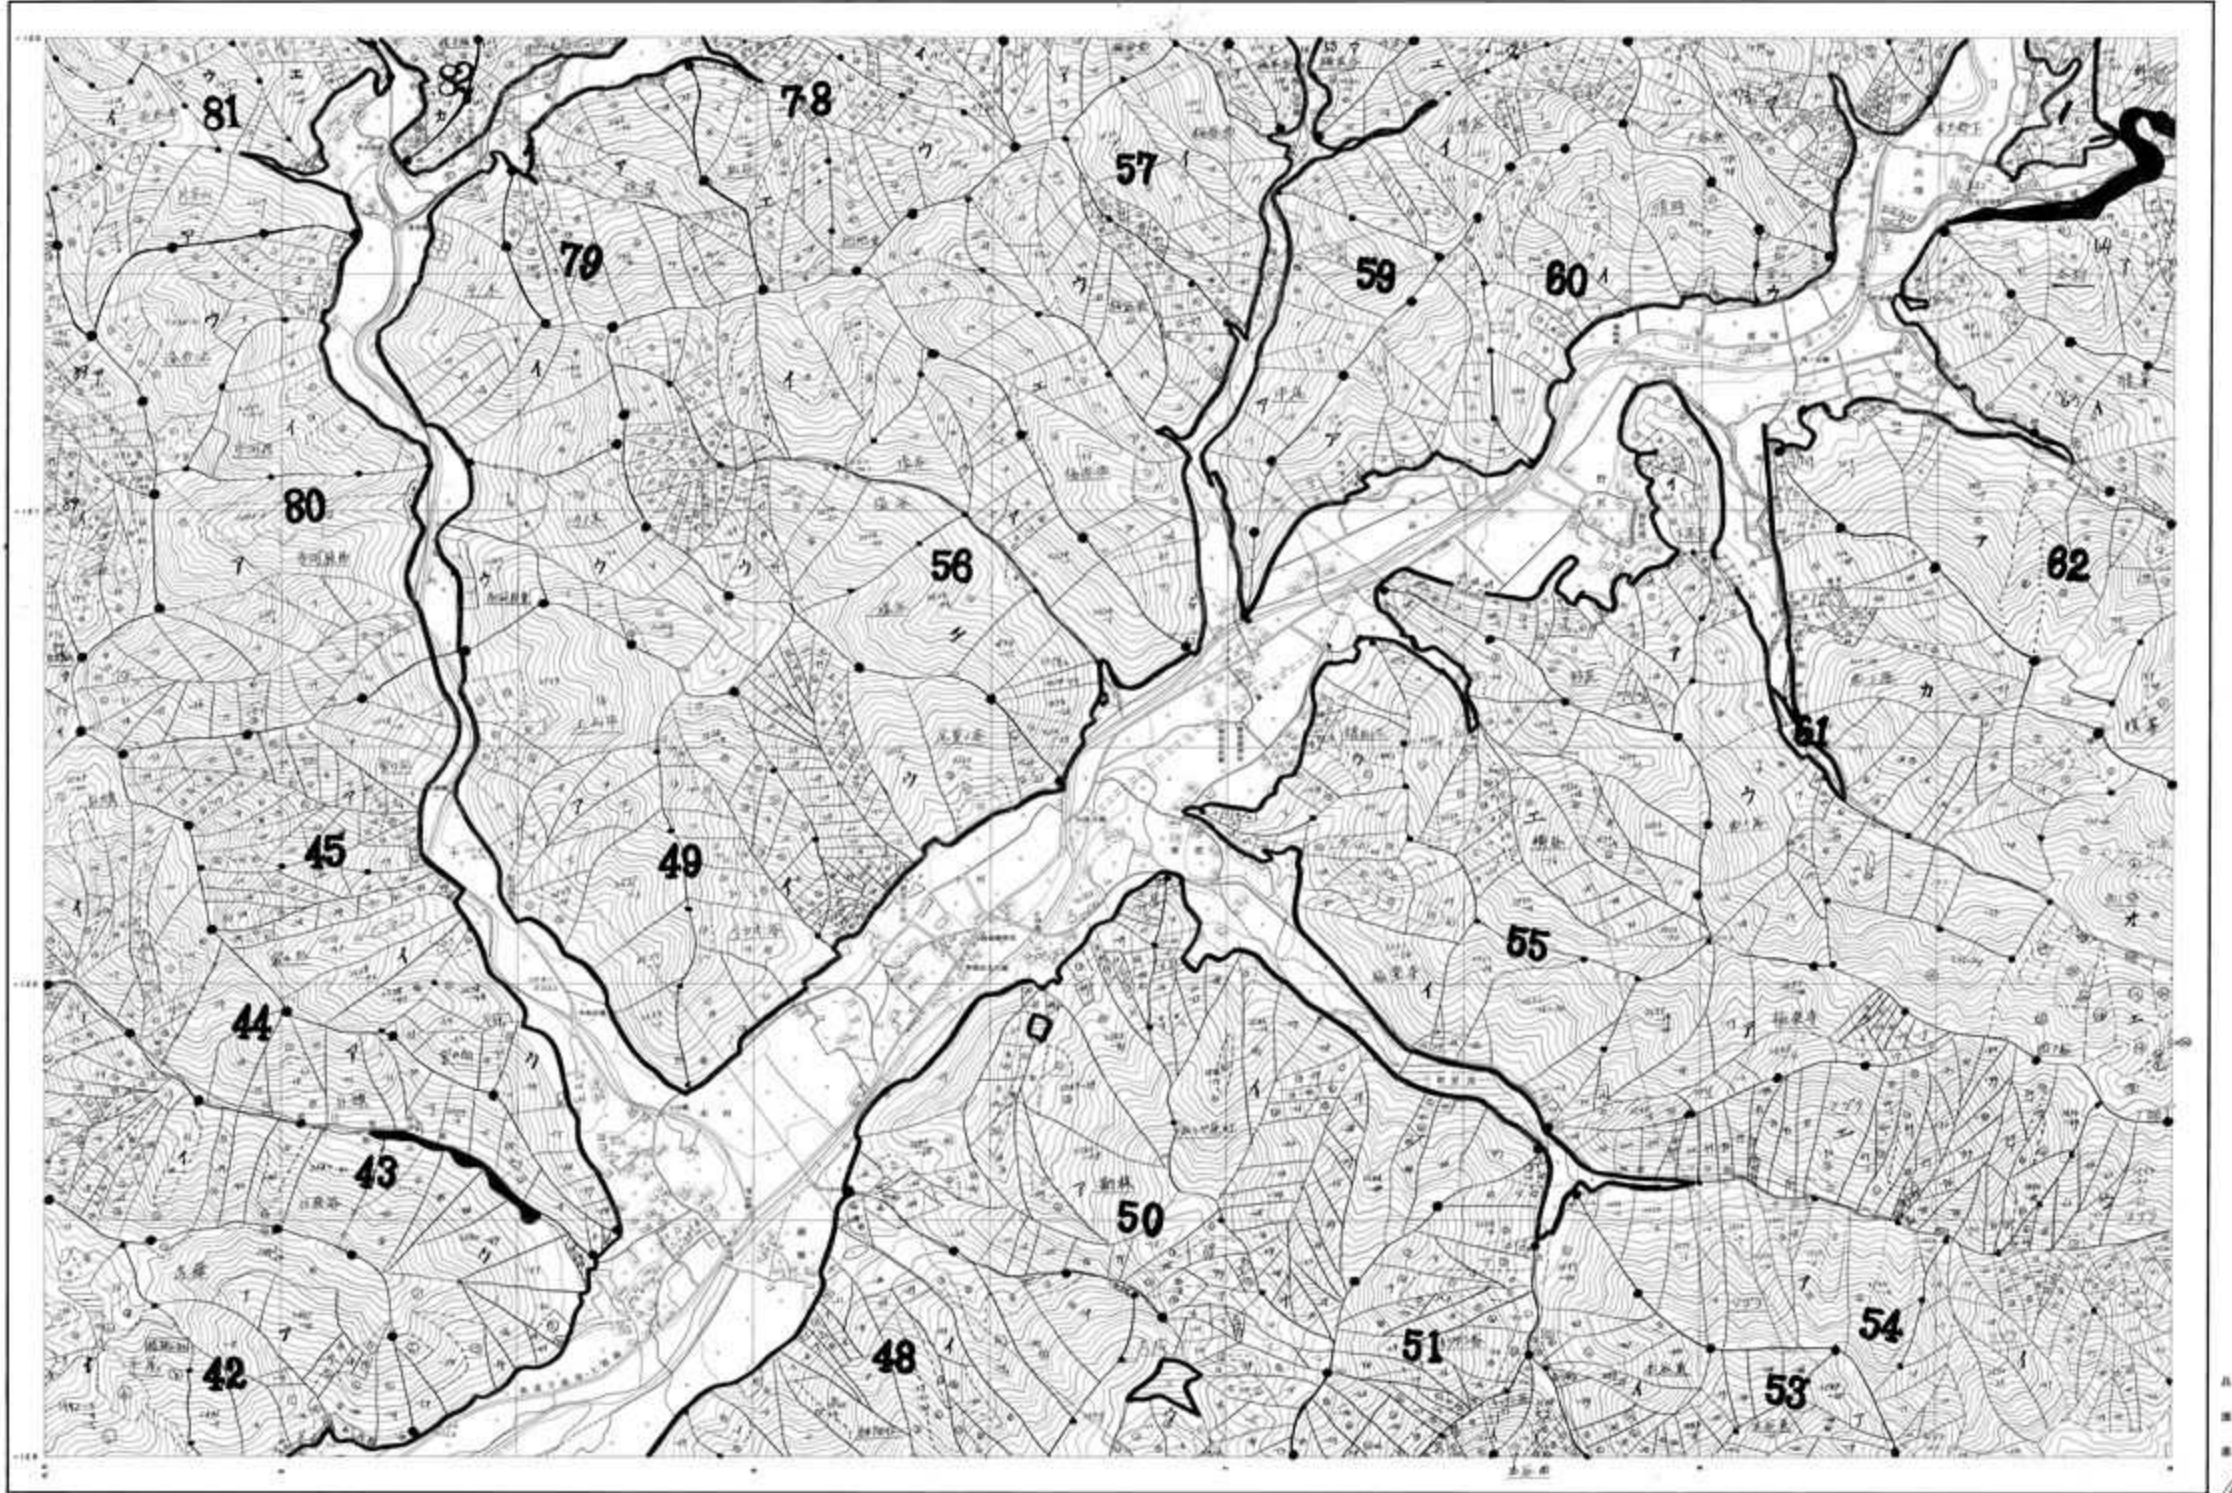

計画図
上郡町森林基本図16-6

Vertical legend and scale information on the right side of the map, including a north arrow, a vertical scale bar, and a circular seal at the bottom right.